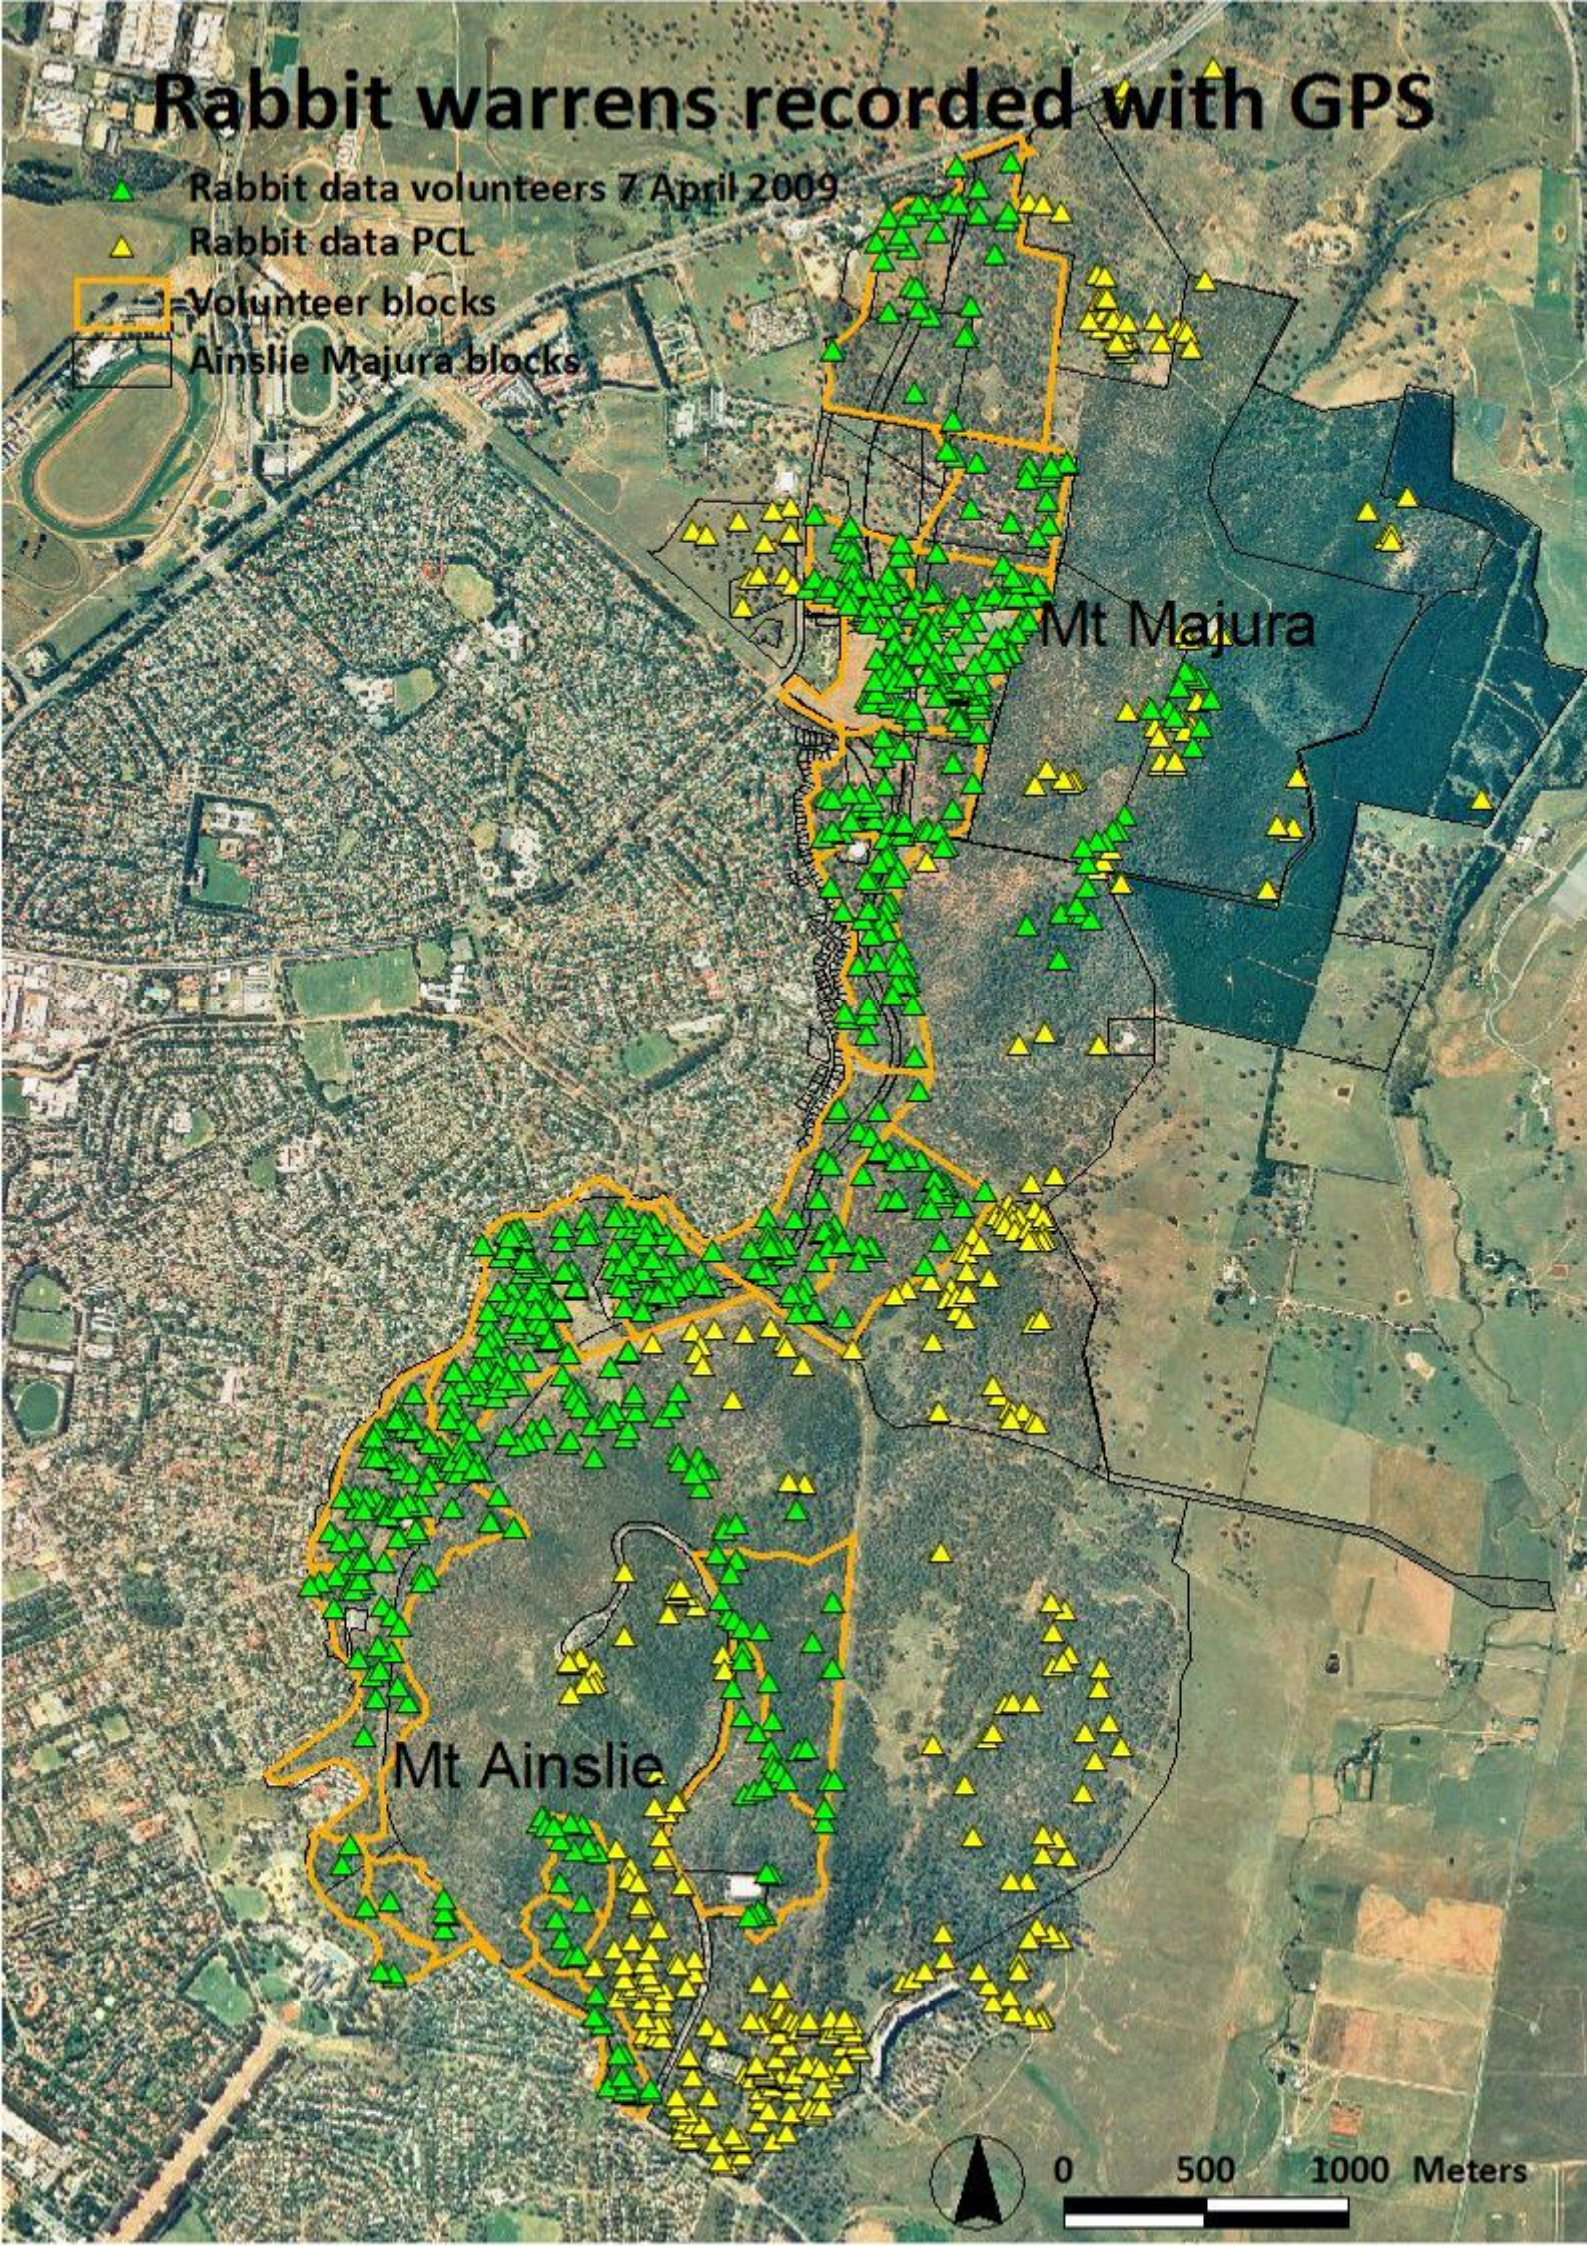

Rabbit warrens recorded with GPS

▲ Rabbit data volunteers 7 April 2009

▲ Rabbit data PCL

▭ Volunteer blocks

▭ Ainslie Majura blocks

Mt Majura

Mt Ainslie

0 500 1000 Meters