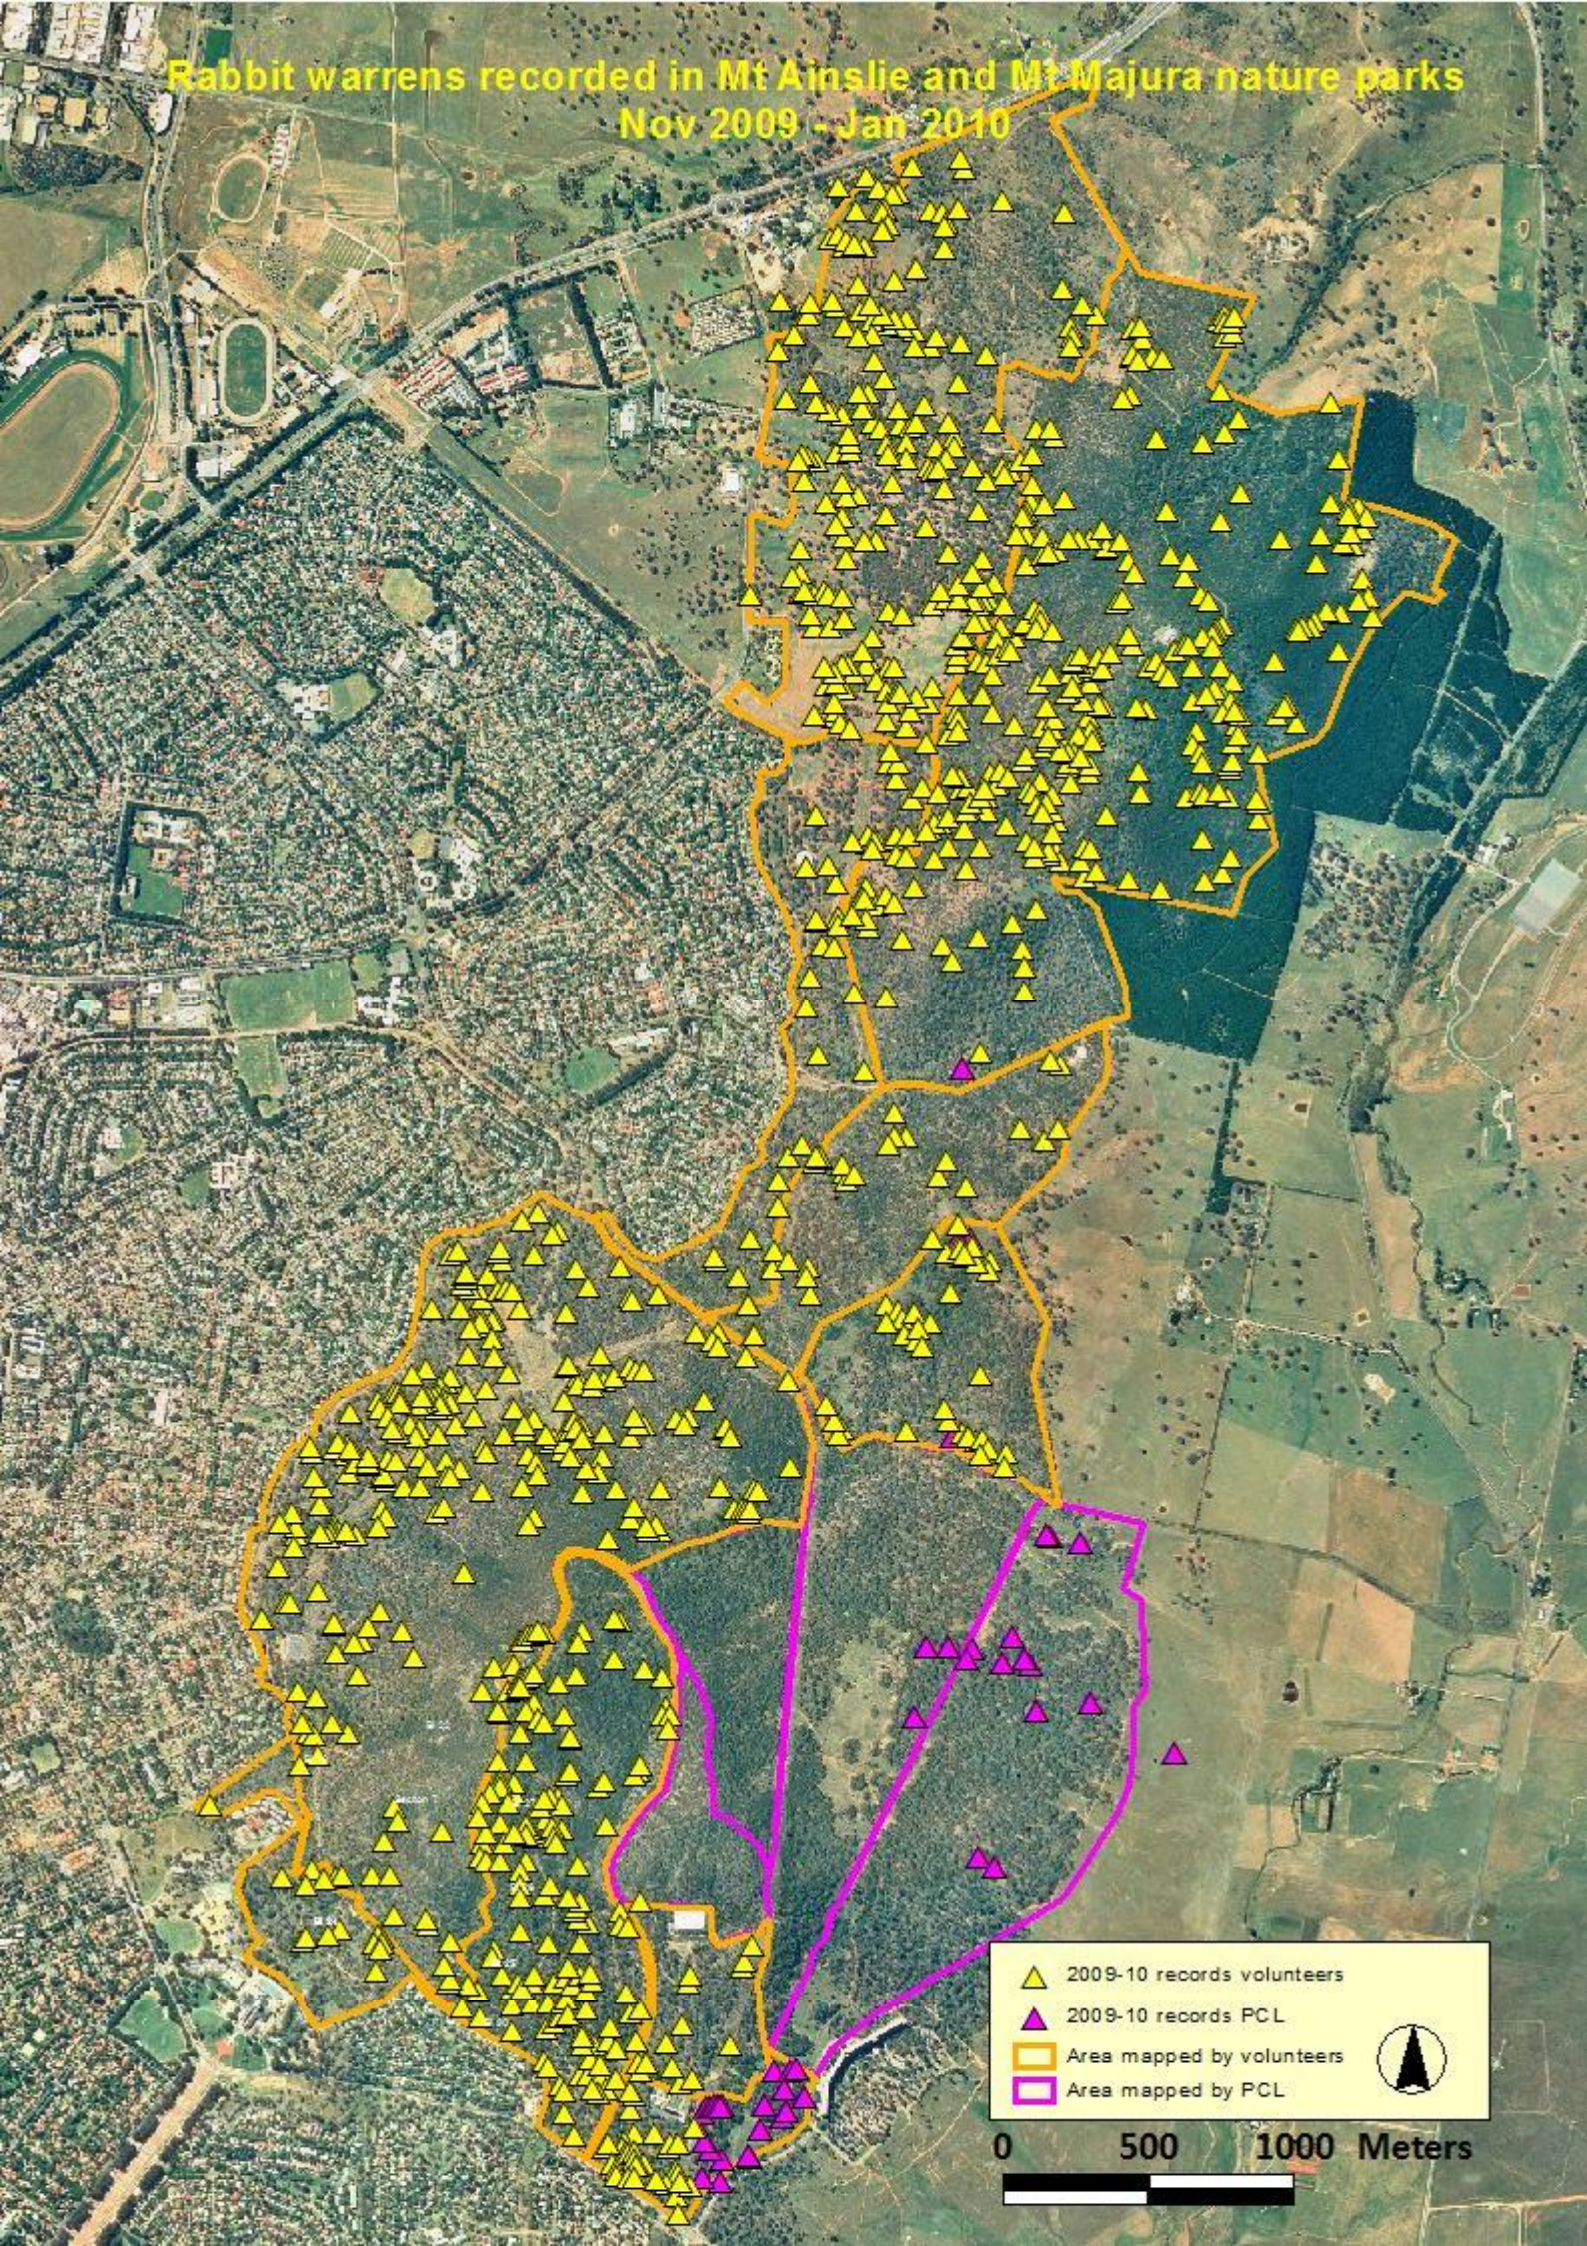

Rabbit warrens recorded in Mt Ainslie and Mt Majura nature parks
Nov 2009 - Jan 2010

-  2009-10 records volunteers
-  2009-10 records PCL
-  Area mapped by volunteers
-  Area mapped by PCL

0 500 1000 Meters