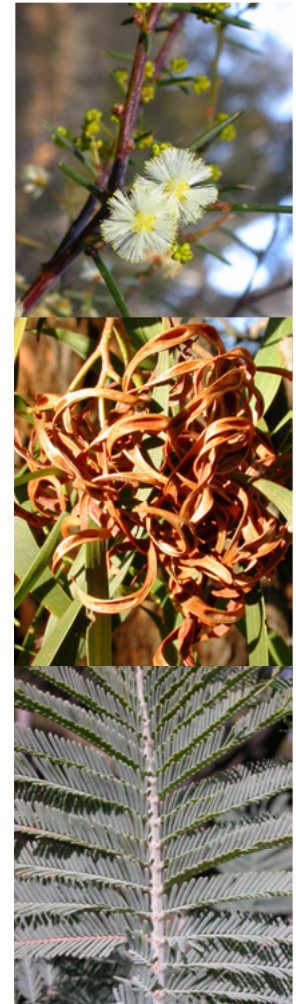

## National Tree Day 2014 List of Species

*Acacia dealbata* – Silver Wattle

*Acacia genistifolia* – Spreading Wattle

*Acacia implexa* – Hickory

*Bulbine bulbosa* – Native Leek

*Bursaria lasiophylla* – Native Boxthorn

*Cassinia longifolia* – Shiny Cassinia

*Chrysocephalum apiculatum* – Common Everlasting

*Chrysocephalum semipapposum* – Clustered Everlasting

*Eryngium ovinum* – Blue Devil

*Eucalyptus blakelyi* – Blakely's Red Gum

*Eucalyptus bridgesiana* – Apple Box

*Eucalyptus melliodora* – Yellow Box

*Daviesia genistifolia* – Broom Bitter Pea

Photographs (W. Pix) clockwise from top left: Blakely's Red Gum flower buds, Blakely's Red Gum fruits, Apple Box flower, Early Wattle flowers and leaves, Hickory pods, Silver Wattle leaf, Native Boxthorn flowers, Clustered Everlasting seed heads, Blue Devil flower, flowering Spiny Bitter Pea and Native Leek.